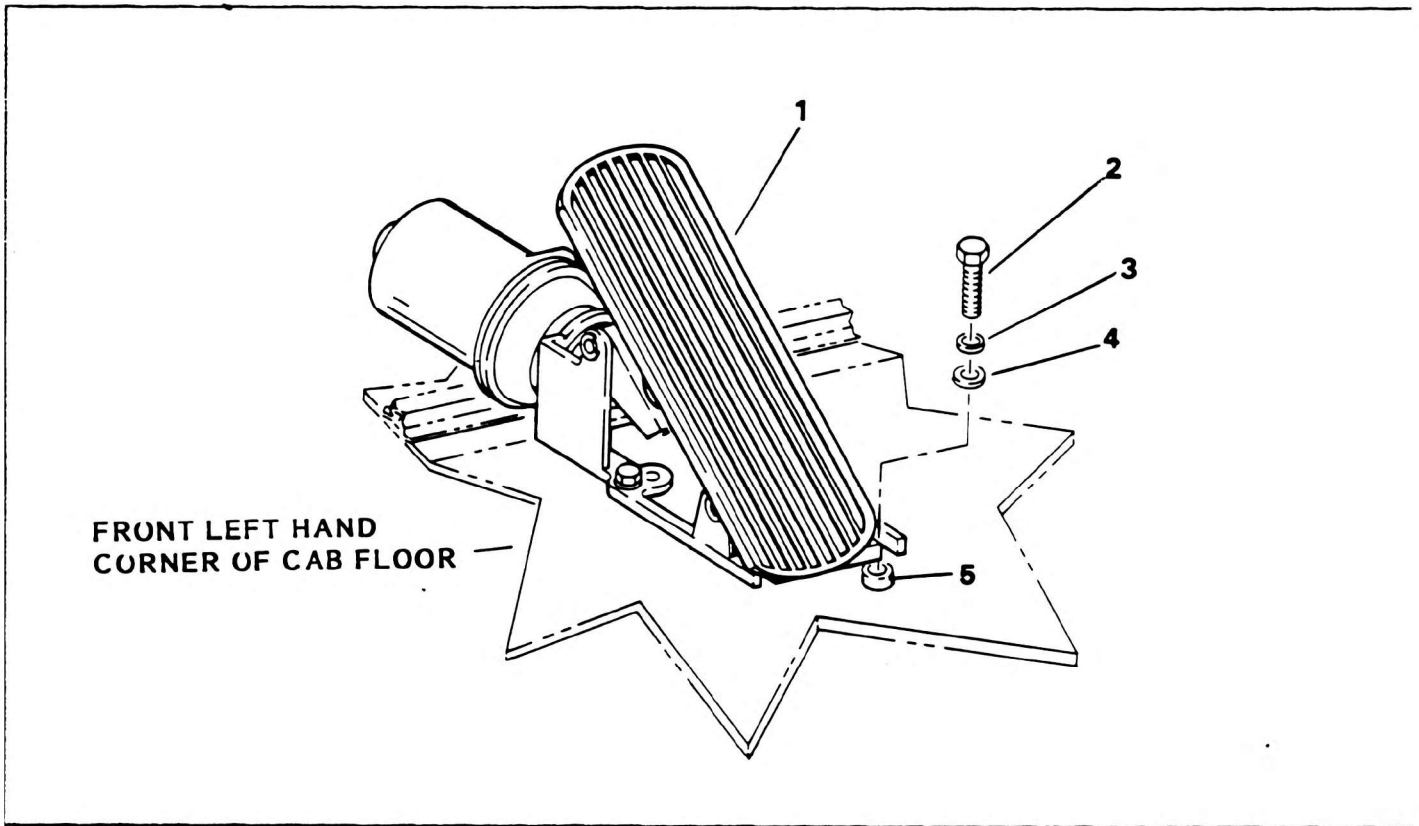

PEDAL INSTALLATION - SWING BRAKE

GROVE

NO.	PART NO.	QTY	DESCRIPTION	NO.	PART NO.	QTY	DESCRIPTION
1	7-683-000069	1	VALUE ASSY - TREADLE				
			9-926-105209 VALUE				
			9-926-105146 REPAIR KIT				
			9-926-105147 REPAIR KIT				
2	7-112-151250	4	BOLT, HEX				
			5/16"-18 NC X 1 1/2"-GRD 2				
3	7-950-150050	4	LOCKWASHER				
			5/16" MED				
4	7-950-150141	4	WASHER				
			5/16" NARROW				
5	6-200-059104	4	BUSHING				